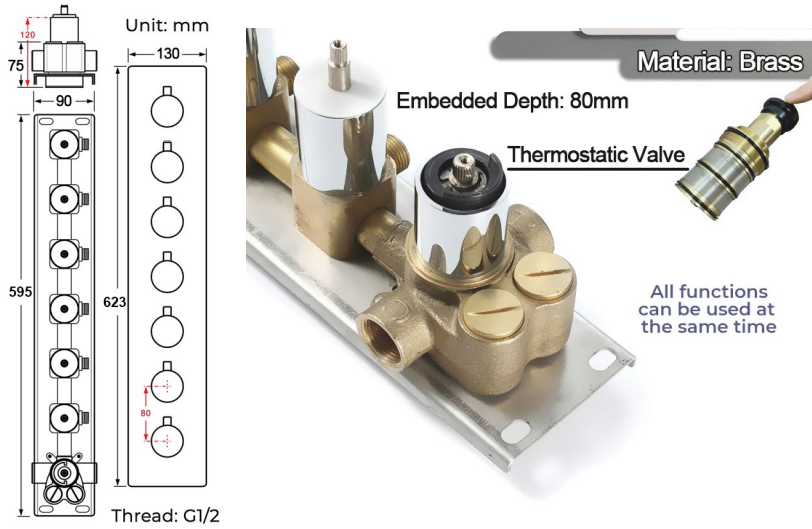

CHROME LED THERMOSTATIC REMOTE CONTROLLED RECESSED CEILING MOUNT MUSICAL RAINFALL SHOWER SYSTEM WITH 3 JETTED BODY SPRAYS AND HAND SHOWER SPECIFICATIONS

Shower Panel /Hose Material: 304 Stainless Steel
 Shower Head Size: 900*300 mm
 Showerheads Install: Embedded Ceiling Mounted
 Concealed Mixer Install: Wall-Mounted
 LED Shower Head Functions: Rainfall, Waterfall, Mist, Water Column
 Water Pressure: 0.3 MPA
 Water Flow: 16L/min~28L/min
 Shower Accessories Material: Brass
 LED Light: Need to Connect Power
 LED Light Color: 64 Color
 Shower Hose Length: 1.5M
 AC: 100-265V 50/60Hz
 Music: Need Bluetooth

Product shown is only for installation display purpose

All dimensions and specifications are nominal and may vary. Use actual products for accuracy in critical situations.

Shower Mixer

Product shown is only for installation display purpose

Shower Mixer Connections

Hand Shower

Flow Rate: 2.0 GPM / 7.6 LPM

Body Jet

FEATURES

- Material: Brass
- Base Plate Height: 5-1/8"
- Base Plate Width: 5-1/8"
- Jet Surface Area: 3-1/8"
- Surface Depth: 1/4"
- Adjustment Angle: 5°
- Male NPT Connection: 1/2"
- Maximum Flow Rate: 2.5 GPM (9.5L/min) max @ 80 psi