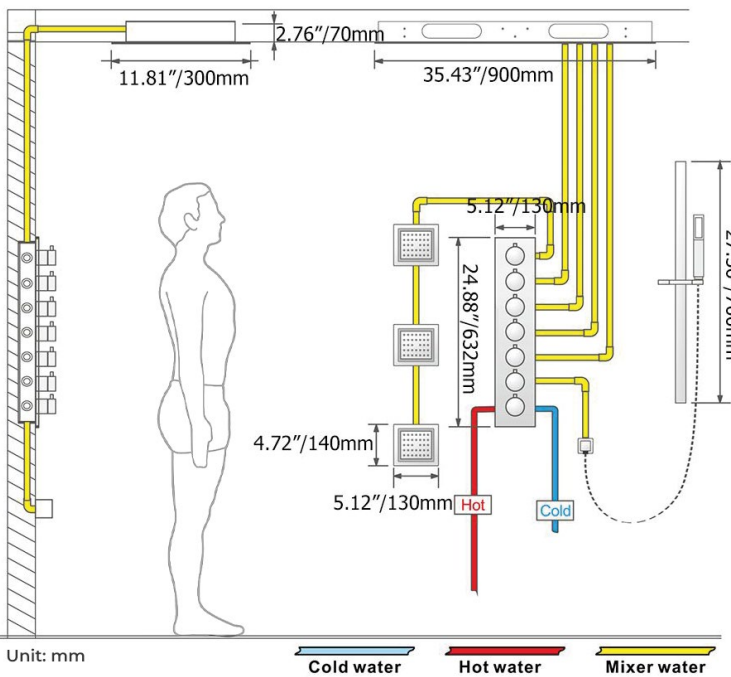

CHROME LED THERMOSTATIC REMOTE CONTROLLED RECESSED CEILING MOUNT MUSICAL RAINFALL SHOWER SYSTEM WITH 3 JETTED BODY SPRAYS AND HAND SHOWER SPECIFICATIONS

Shower Panel /Hose Material: 304 Stainless Steel
 Shower Head Size: 900*300 mm
 Showerheads Install: Embedded Ceiling Mounted
 Concealed Mixer Install: Wall-Mounted
 LED Shower Head Functions: Rainfall, Waterfall, Mist, Water Column
 Water Pressure: 0.3 MPA
 Water Flow: 16L/min~28L/min
 Shower Accessories Material: Brass
 LED Light: Need to Connect Power
 LED Light Color: 64 Color
 Shower Hose Length: 1.5M
 AC: 100-265V 50/60Hz
 Music: Need Bluetooth

Product shown is only for installation display purpose

All dimensions and specifications are nominal and may vary. Use actual products for accuracy in critical situations.

Shower Mixer

Product shown is only for installation display purpose

Shower Mixer Connections

Hand Shower

Flow Rate: 2.0 GPM / 7.6 LPM

Body Jet

FEATURES

- Material: Brass
- Base Plate Height: 5-1/8"
- Base Plate Width: 5-1/8"
- Jet Surface Area: 3-1/8"
- Surface Depth: 1/4"
- Adjustment Angle: 5°
- Male NPT Connection: 1/2"
- Maximum Flow Rate: 2.5 GPM (9.5L/min) max @ 80 psi