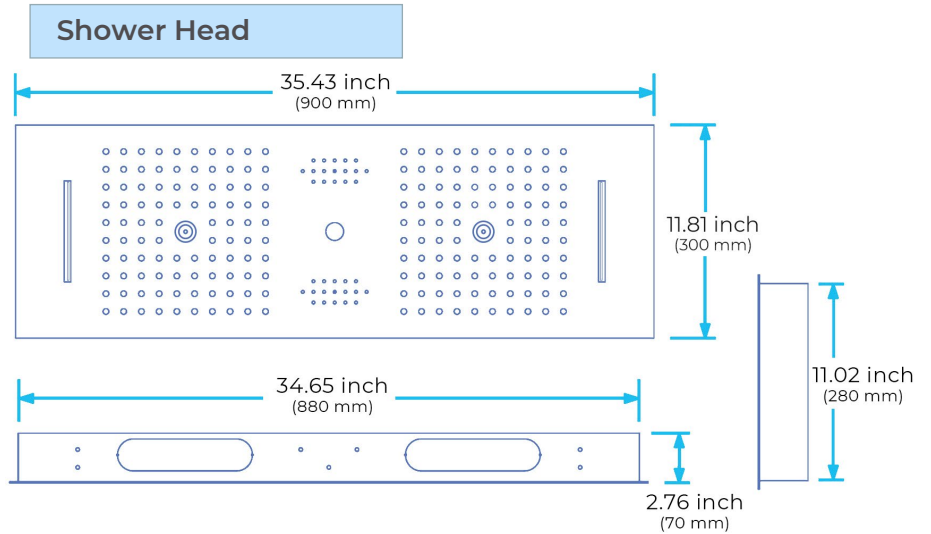

CHROME LED THERMOSTATIC REMOTE CONTROLLED RECESSED CEILING MOUNT MUSICAL RAINFALL SHOWER SYSTEM WITH 3 JETTED BODY SPRAYS AND HAND SHOWER SPECIFICATIONS

Shower Panel /Hose Material: 304 Stainless Steel
 Shower Head Size: 900*300 mm
 Showerheads Install: Embedded Ceiling Mounted
 Concealed Mixer Install: Wall-Mounted
 LED Shower Head Functions: Rainfall, Waterfall, Mist, Water Column
 Water Pressure: 0.3 MPA
 Water Flow: 16L/min~28L/min
 Shower Accessories Material: Brass
 LED Light: Need to Connect Power
 LED Light Color: 64 Color
 Shower Hose Length: 1.5M
 AC: 100-265V 50/60Hz
 Music: Need Bluetooth

Product shown is only for installation display purpose

All dimensions and specifications are nominal and may vary. Use actual products for accuracy in critical situations.

Shower Mixer

Product shown is only for installation display purpose

Shower Mixer Connections

Hand Shower

Flow Rate: 2.0 GPM / 7.6 LPM

Body Jet

FEATURES

- Material: Brass
- Base Plate Height: 5-1/8"
- Base Plate Width: 5-1/8"
- Jet Surface Area: 3-1/8"
- Surface Depth: 1/4"
- Adjustment Angle: 5°
- Male NPT Connection: 1/2"
- Maximum Flow Rate: 2.5 GPM (9.5L/min) max @ 80 psi