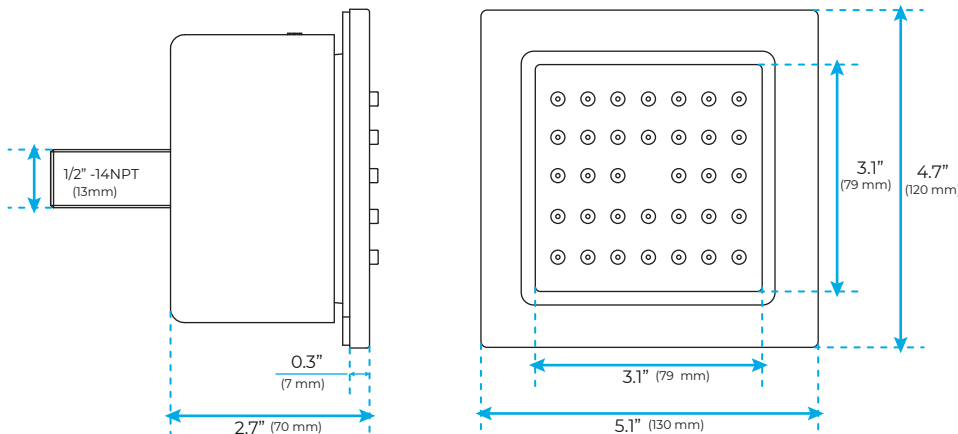

CHROME LED THERMOSTATIC REMOTE CONTROLLED RECESSED CEILING MOUNT MUSICAL RAINFALL SHOWER SYSTEM WITH 3 JETTED BODY SPRAYS AND HAND SHOWER SPECIFICATIONS

Shower Panel /Hose Material: 304 Stainless Steel
 Shower Head Size: 900*300 mm
 Showerheads Install: Embedded Ceiling Mounted
 Concealed Mixer Install: Wall-Mounted
 LED Shower Head Functions: Rainfall, Waterfall, Mist, Water Column
 Water Pressure: 0.3 MPA
 Water Flow: 16L/min~28L/min
 Shower Accessories Material: Brass
 LED Light: Need to Connect Power
 LED Light Color: 64 Color
 Shower Hose Length: 1.5M
 AC: 100-265V 50/60Hz
 Music: Need Bluetooth

Product shown is only for installation display purpose

All dimensions and specifications are nominal and may vary. Use actual products for accuracy in critical situations.

Shower Mixer

Product shown is only for installation display purpose

Shower Mixer Connections

Hand Shower

Flow Rate: 2.0 GPM / 7.6 LPM

Body Jet

FEATURES

- Material: Brass
- Base Plate Height: 5-1/8"
- Base Plate Width: 5-1/8"
- Jet Surface Area: 3-1/8"
- Surface Depth: 1/4"
- Adjustment Angle: 5°
- Male NPT Connection: 1/2"
- Maximum Flow Rate: 2.5 GPM (9.5L/min) max @ 80 psi