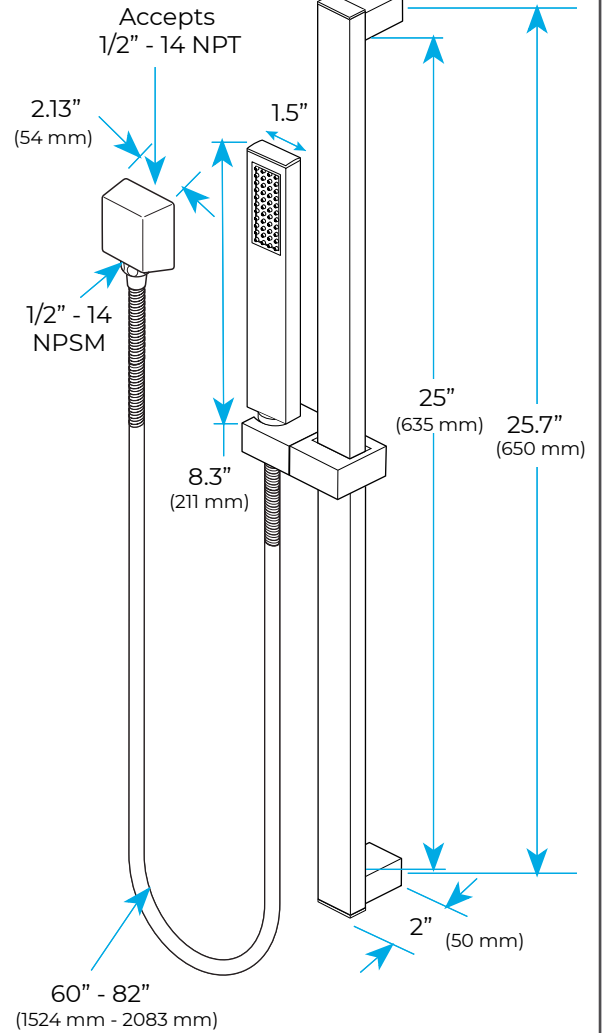

CHROME LED THERMOSTATIC REMOTE CONTROLLED RECESSED CEILING MOUNT MUSICAL RAINFALL SHOWER SYSTEM WITH 3 JETTED BODY SPRAYS AND HAND SHOWER SPECIFICATIONS

Shower Panel /Hose Material: 304 Stainless Steel
 Shower Head Size: 900*300 mm
 Showerheads Install: Embedded Ceiling Mounted
 Concealed Mixer Install: Wall-Mounted
 LED Shower Head Functions: Rainfall, Waterfall, Mist, Water Column
 Water Pressure: 0.3 MPA
 Water Flow: 16L/min~28L/min
 Shower Accessories Material: Brass
 LED Light: Need to Connect Power
 LED Light Color: 64 Color
 Shower Hose Length: 1.5M
 AC: 100-265V 50/60Hz
 Music: Need Bluetooth

Product shown is only for installation display purpose

All dimensions and specifications are nominal and may vary. Use actual products for accuracy in critical situations.

Shower Mixer

Product shown is only for installation display purpose

Shower Mixer Connections

Hand Shower

Flow Rate: 2.0 GPM / 7.6 LPM

Body Jet

FEATURES

- Material: Brass
- Base Plate Height: 5-1/8"
- Base Plate Width: 5-1/8"
- Jet Surface Area: 3-1/8"
- Surface Depth: 1/4"
- Adjustment Angle: 5°
- Male NPT Connection: 1/2"
- Maximum Flow Rate: 2.5 GPM (9.5L/min) max @ 80 psi