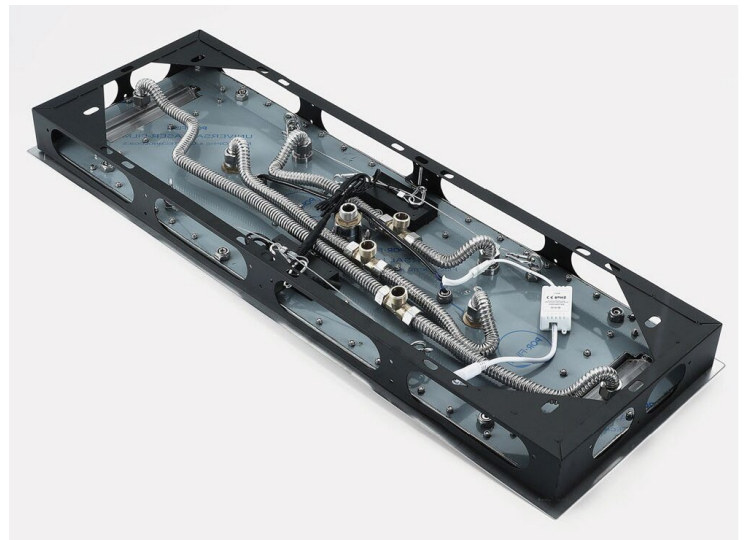

CHROME LED THERMOSTATIC REMOTE CONTROLLED RECESSED CEILING MOUNT MUSICAL RAINFALL SHOWER SYSTEM WITH 3 JETTED BODY SPRAYS AND HAND SHOWER SPECIFICATIONS

Shower Panel /Hose Material: 304 Stainless Steel
 Shower Head Size: 900*300 mm
 Showerheads Install: Embedded Ceiling Mounted
 Concealed Mixer Install: Wall-Mounted
 LED Shower Head Functions: Rainfall, Waterfall, Mist, Water Column
 Water Pressure: 0.3 MPA
 Water Flow: 16L/min~28L/min
 Shower Accessories Material: Brass
 LED Light: Need to Connect Power
 LED Light Color: 64 Color
 Shower Hose Length: 1.5M
 AC: 100-265V 50/60Hz
 Music: Need Bluetooth

Product shown is only for installation display purpose

All dimensions and specifications are nominal and may vary. Use actual products for accuracy in critical situations.

Shower Mixer

Product shown is only for installation display purpose

Shower Mixer Connections

Hand Shower

Flow Rate: 2.0 GPM / 7.6 LPM

Body Jet

FEATURES

- Material: Brass
- Base Plate Height: 5-1/8"
- Base Plate Width: 5-1/8"
- Jet Surface Area: 3-1/8"
- Surface Depth: 1/4"
- Adjustment Angle: 5°
- Male NPT Connection: 1/2"
- Maximum Flow Rate: 2.5 GPM (9.5L/min) max @ 80 psi